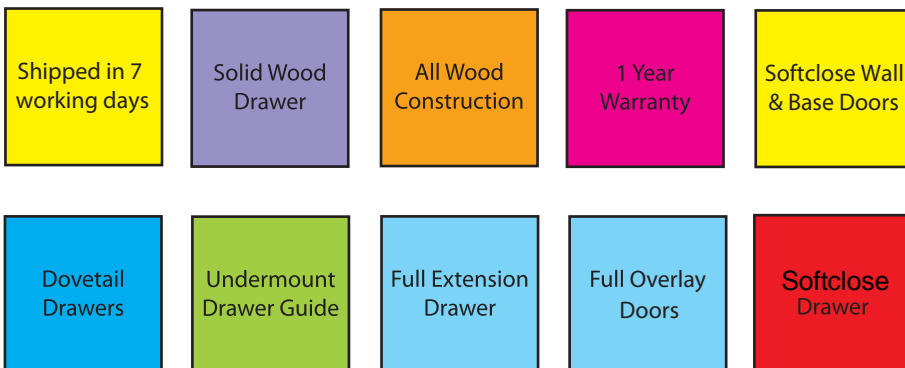

èlan

overview

- For a classic appeal, select this square raised panel door style.
- Fine detail, exceptional quality and superior value are expressed in Élan.
- This line features solid Birch doors and cabinet face frames.
- This Élan kitchen will add warmth and comfort to your home.

cabinet specifications

- **Wood Species:** Birch
- **Style:** Full Overlay
- **Finish:** Cocoa Glaze
- **Door / Drawer Front:** 5-piece raised panel door and detailed slab drawer front; mortise and tenon joint construction.
- **Face Frame:** 1½" wide by ¾" thick solid wood doweled and glued. Face Frame is dadoed to receive side panels.
- **Box Construction:** ½" plywood sides and ¼" back panel with hanging rails.
- **Drawer Box:** 5/8" solid wood dovetail drawer box with fully captured ¼" plywood bottom.
- **Cabinet Interior:** Matching wood veneer finished interior.
- **Shelves:** Fully adjustable 5/8" plywood shelves for wall and base cabinets with metal shelf clips.
- **Hinges:** Six way adjustable heavy duty steel concealed hinges.
- **Drawer Guides:** Heavy duty steel under mount full extension guides with softclose features.
- **Soft Close Doors:** Blum soft close on wall & base doors.